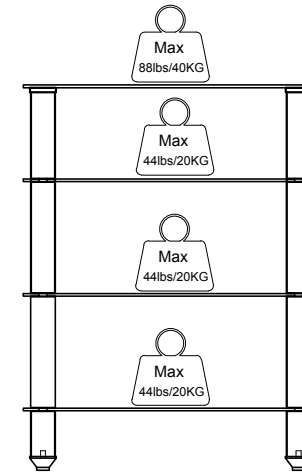

Manual

Model NO:
TV-MOUN-4T-S07-BK
4 Tier TV Stand

Notice

Read this assembly manual carefully, and verify that you have all the parts listed before you begin. Keep your assembly manual for future reference.

Parts list

A. x1

B. x3

C. x4

D. x8

E. x4

F. x4

G. x4