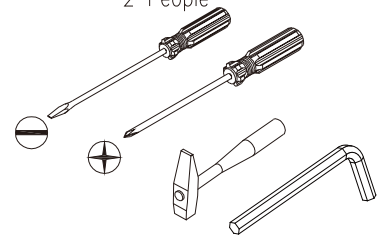

FURNI-P-BSIDE-1D1S-WH

Warning instructions:

1. Assembly should to be carried out by a competent adult only.
2. Regularly check all parts firmly fixed to ensure the furniture for safe use.
3. Wipe clean only.
4. The warning sticker on the furniture is a mandatory requirement in Australia, and it can be removed by wet cloth.

2 People

A 9PCS	B 9PCS	C 4PCS	D 9PCS	E 4PCS	F 1PCS	G 1PCS
H 1PCS	I 1PCS	J 10PCS	K 10PCS	L 10PCS	M 1PCS	N 1PCS
O 1PCS	P 1PCS	Q 1PCS	R 1PCS	S 1PCS	T 2PCS	

Assembly checklist

Read through the instructions carefully before you begin.