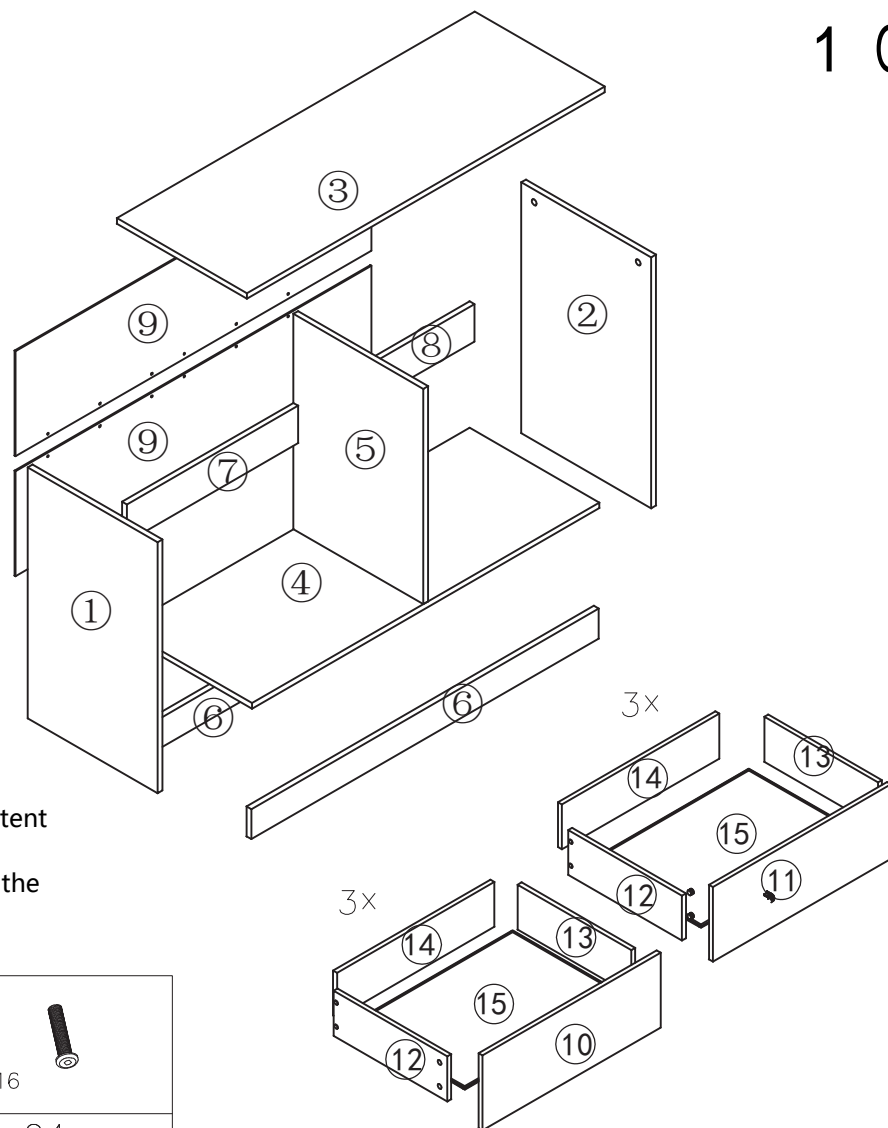

MODEL: FURNI-N-CDR-01-WH

P 
4x

N  2x

O  2x

I  25x

J  6x

A  32x

B  32x

Warning instructions:
 1.Assembly should to be carried out by a competent adult only.
 2.Regularly check all parts firmly fixed to ensure the furniture for safe use.
 3.Wipe clean only.

K  8x40mm 12x

L  12x