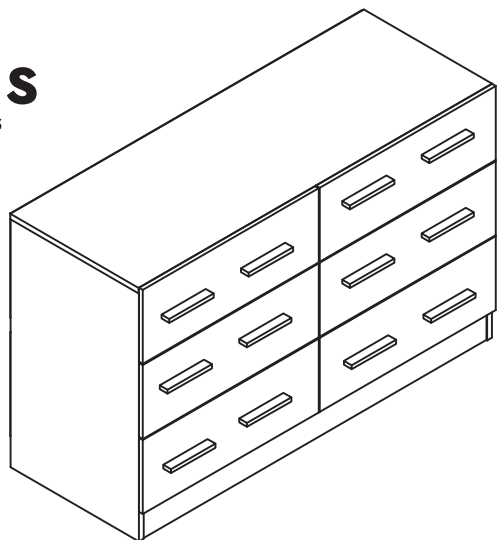

MODEL: FURNI-N-CDR-01-WH

P 
4x

N  2x

O  2x

I  25x

J  6x

A  32x

B  32x