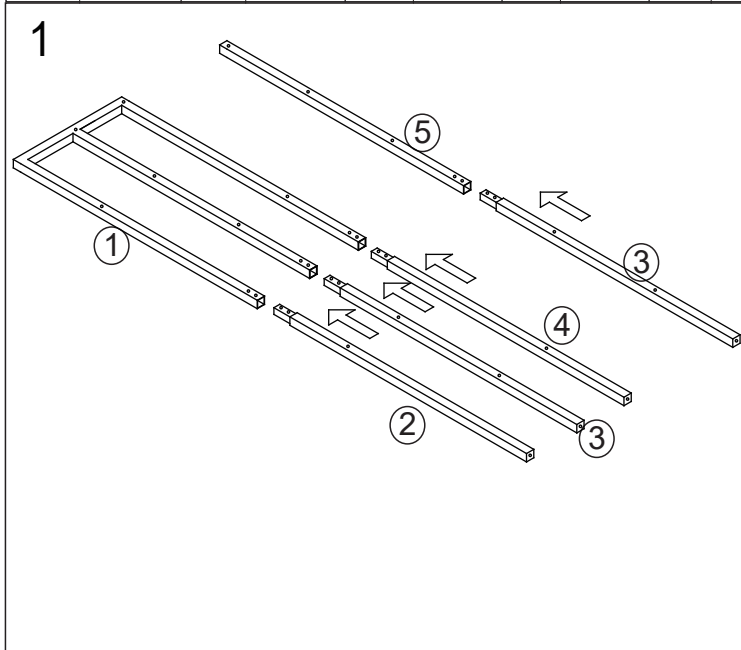

ARTISS

MODEL:FUNKI-K-6T-PS-NT

PARTS LIST

| | | | | | | | |
|---|---|---|---|---|---|---|---|
|  |  |  |  |  |  |  |  |
| ① X 1PC | ② X 1PC | ③ X 2PC | ④ X 1PC | ⑤ X 1PC | ⑥ X 1PC | ⑦ X 5PC | ⑧ X 1PC |
|  |  |  6x12MM |  6x30MM |  |  |  |  |
| ⑨ X 1PC | A X 19PC | B X 8PC | C X 4PC | D X 2PC | E X 2PC | F X 2PC | G X 2PC |

5

6

7

8

9