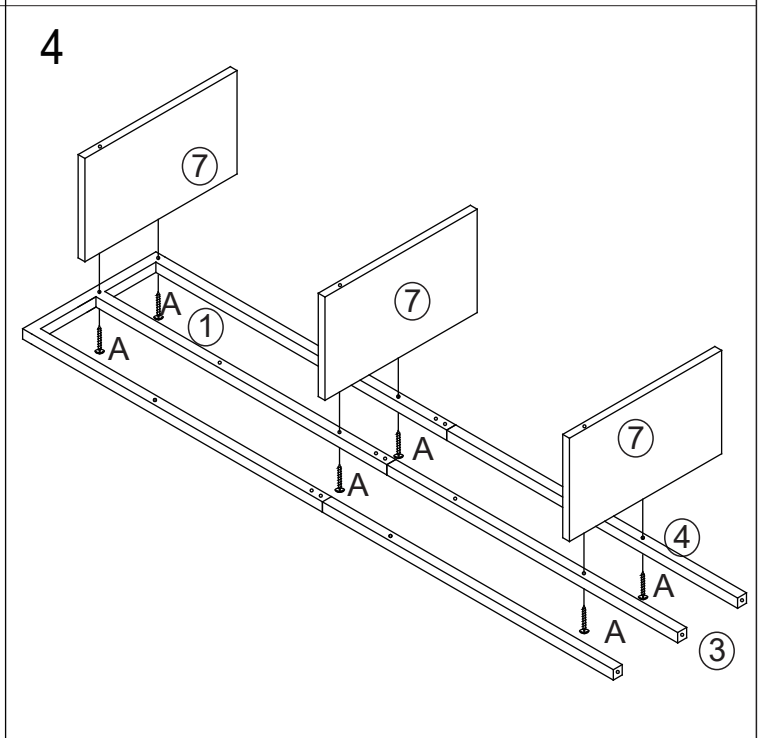

ARTISS

MODEL:FUNKI-K-6T-PS-NT

PARTS LIST

| | | | | | | | |
|---|---|---|---|---|---|---|---|
|  |  |  |  |  |  |  |  |
| ① X 1PC | ② X 1PC | ③ X 2PC | ④ X 1PC | ⑤ X 1PC | ⑥ X 1PC | ⑦ X 5PC | ⑧ X 1PC |
|  |  |  6x12MM |  6x30MM |  |  |  |  |
| ⑨ X 1PC | A X 19PC | B X 8PC | C X 4PC | D X 2PC | E X 2PC | F X 2PC | G X 2PC |