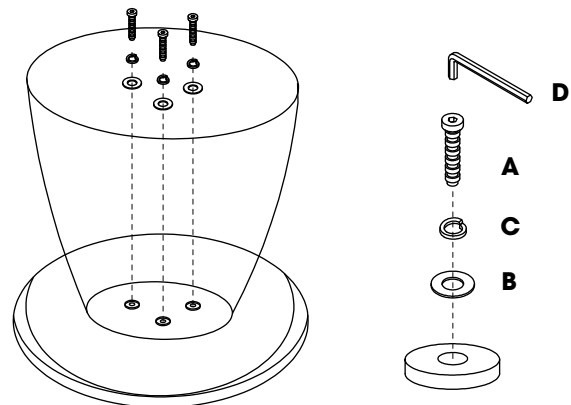

### Table Parts & Hardware

Lay the tabletop (1) on the ground with a screw hole upwards, followed by keeping the table frame (2) on the tabletop with a screw hole upwards. Then, properly install the flat washer (B), spring washer (C) and screw (A) in the screw hole and fasten it using the hex key (D); turn the table upright, and you are ready to use it.